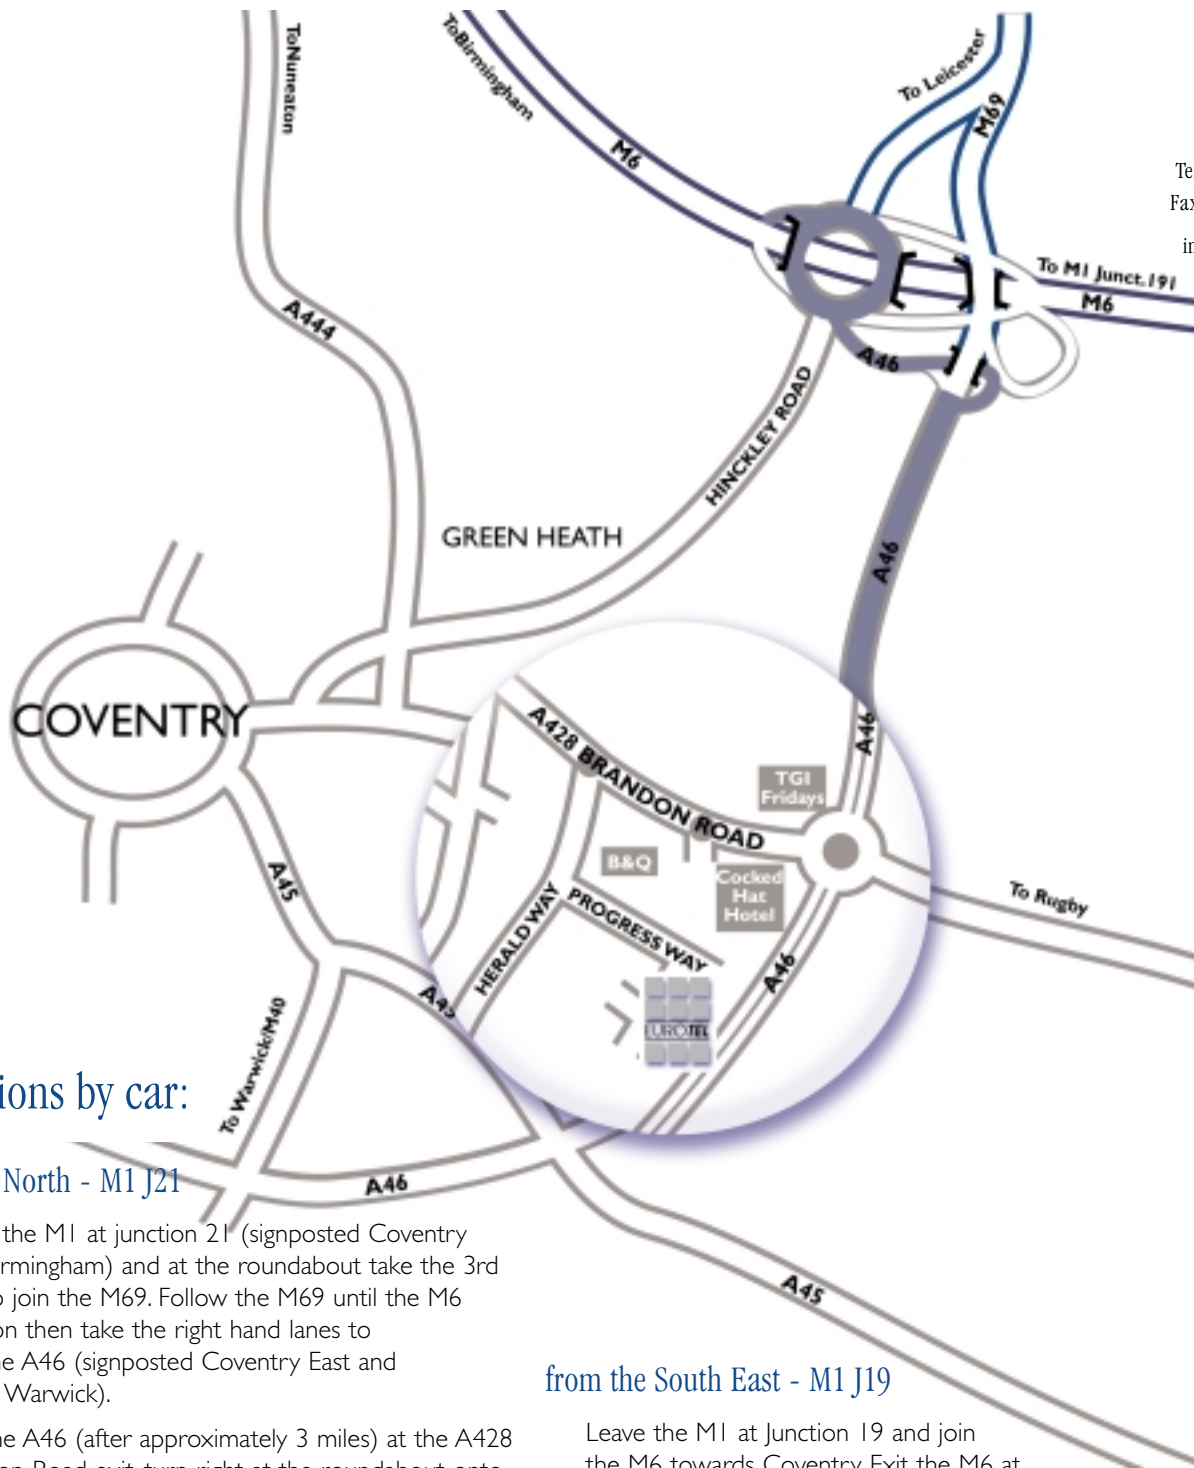

how to find us

Eurotel Limited
Telecom House
Brandon Court
Progress Way
Coventry
CV3 2ST

Tel: 02476 658500
Fax: 02476 658555

info@eurotel.com
www.eurotel.com

Directions by car:

from the North - M1 J21

Leave the M1 at junction 21 (signposted Coventry and Birmingham) and at the roundabout take the 3rd exit to join the M69. Follow the M69 until the M6 junction then take the right hand lanes to join the A46 (signposted Coventry East and South, Warwick).

Exit the A46 (after approximately 3 miles) at the A428 Brandon Road exit, turn right at the roundabout onto the A428 (past a TGI Friday restaurant) and then left at the second roundabout into Herald Way. Take the next left into Progress Way, follow the road and take the last turning on the right into Brandon Court. Eurotel Limited is situated at the far left hand corner of the quadrangle.

from the South East - M1 J19

Leave the M1 at Junction 19 and join the M6 towards Coventry. Exit the M6 at junction 2 and follow the signposts for A46. Follow directions as 'from the North'

from the West - M6 J2

Leave the M6 at Junction 2 and at the roundabout follow the signposts for the A46. Follow directions as 'from the North'.